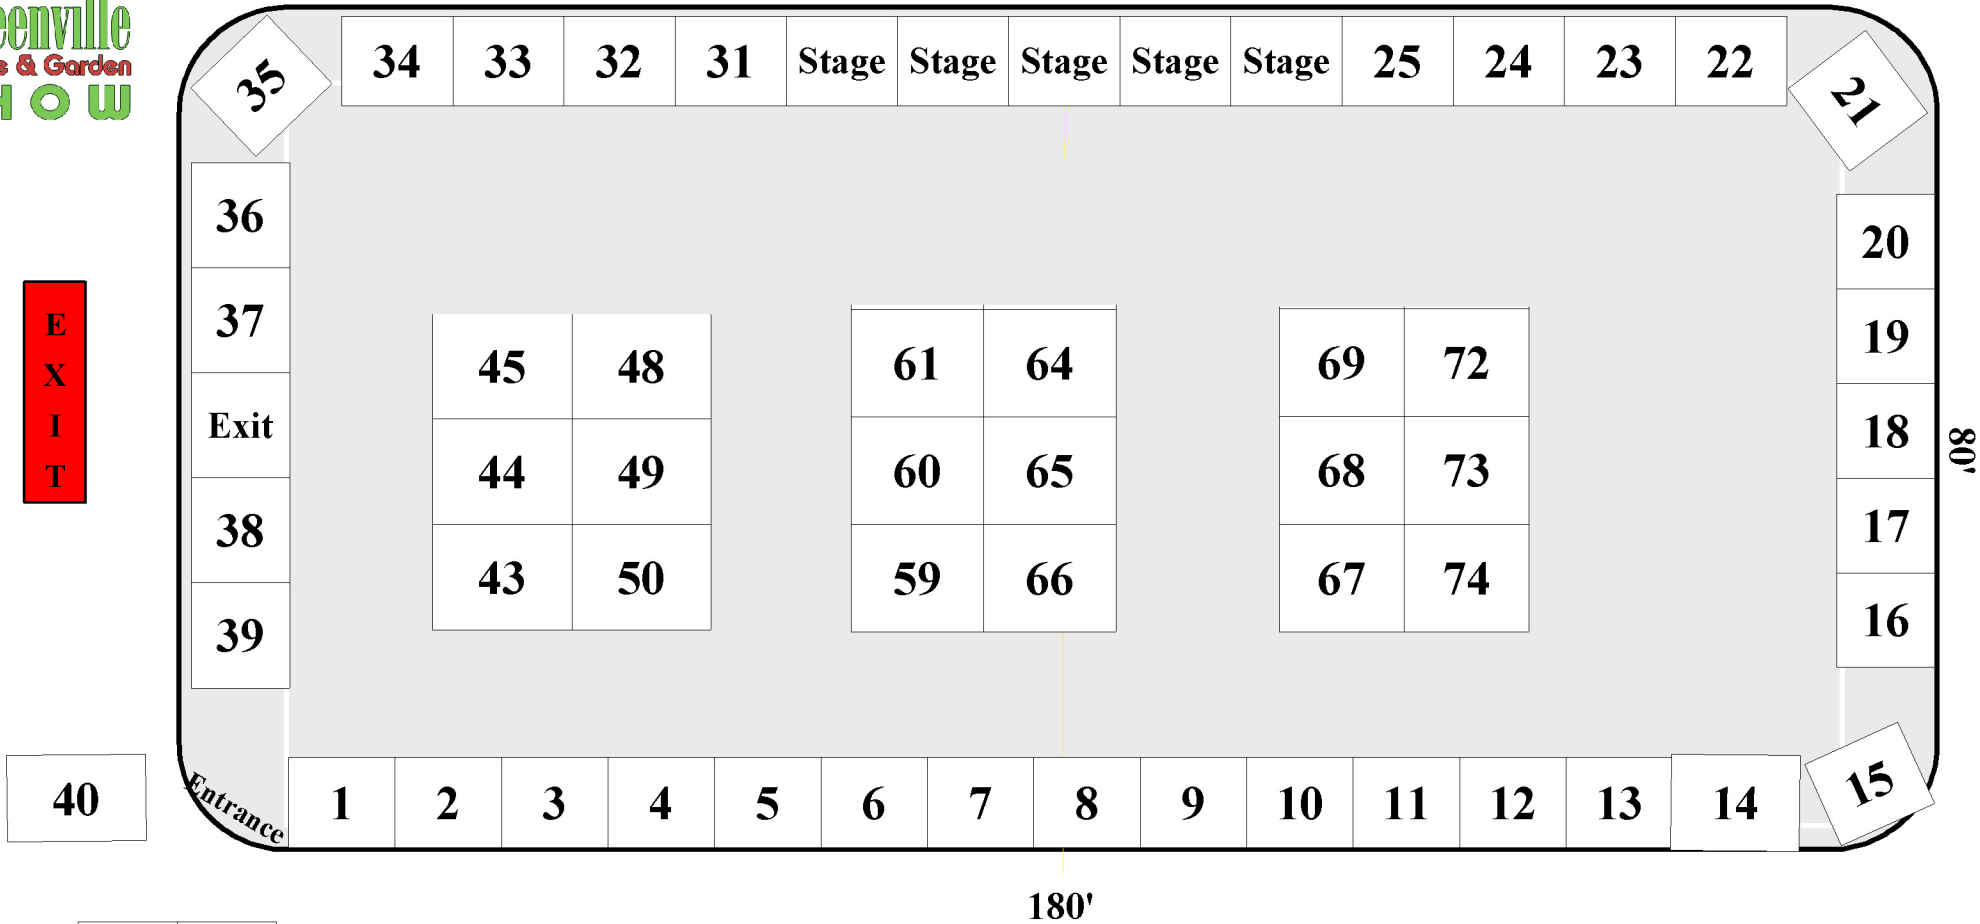

Greenville Home & Garden Show

**E
X
I
T**

Entrance

180'

108'

41 42

86
87

Pavilion Sports & Events
 11470 W. Carson City Rd.
 Greenville, MI 48838
 (616) 754 - 9223