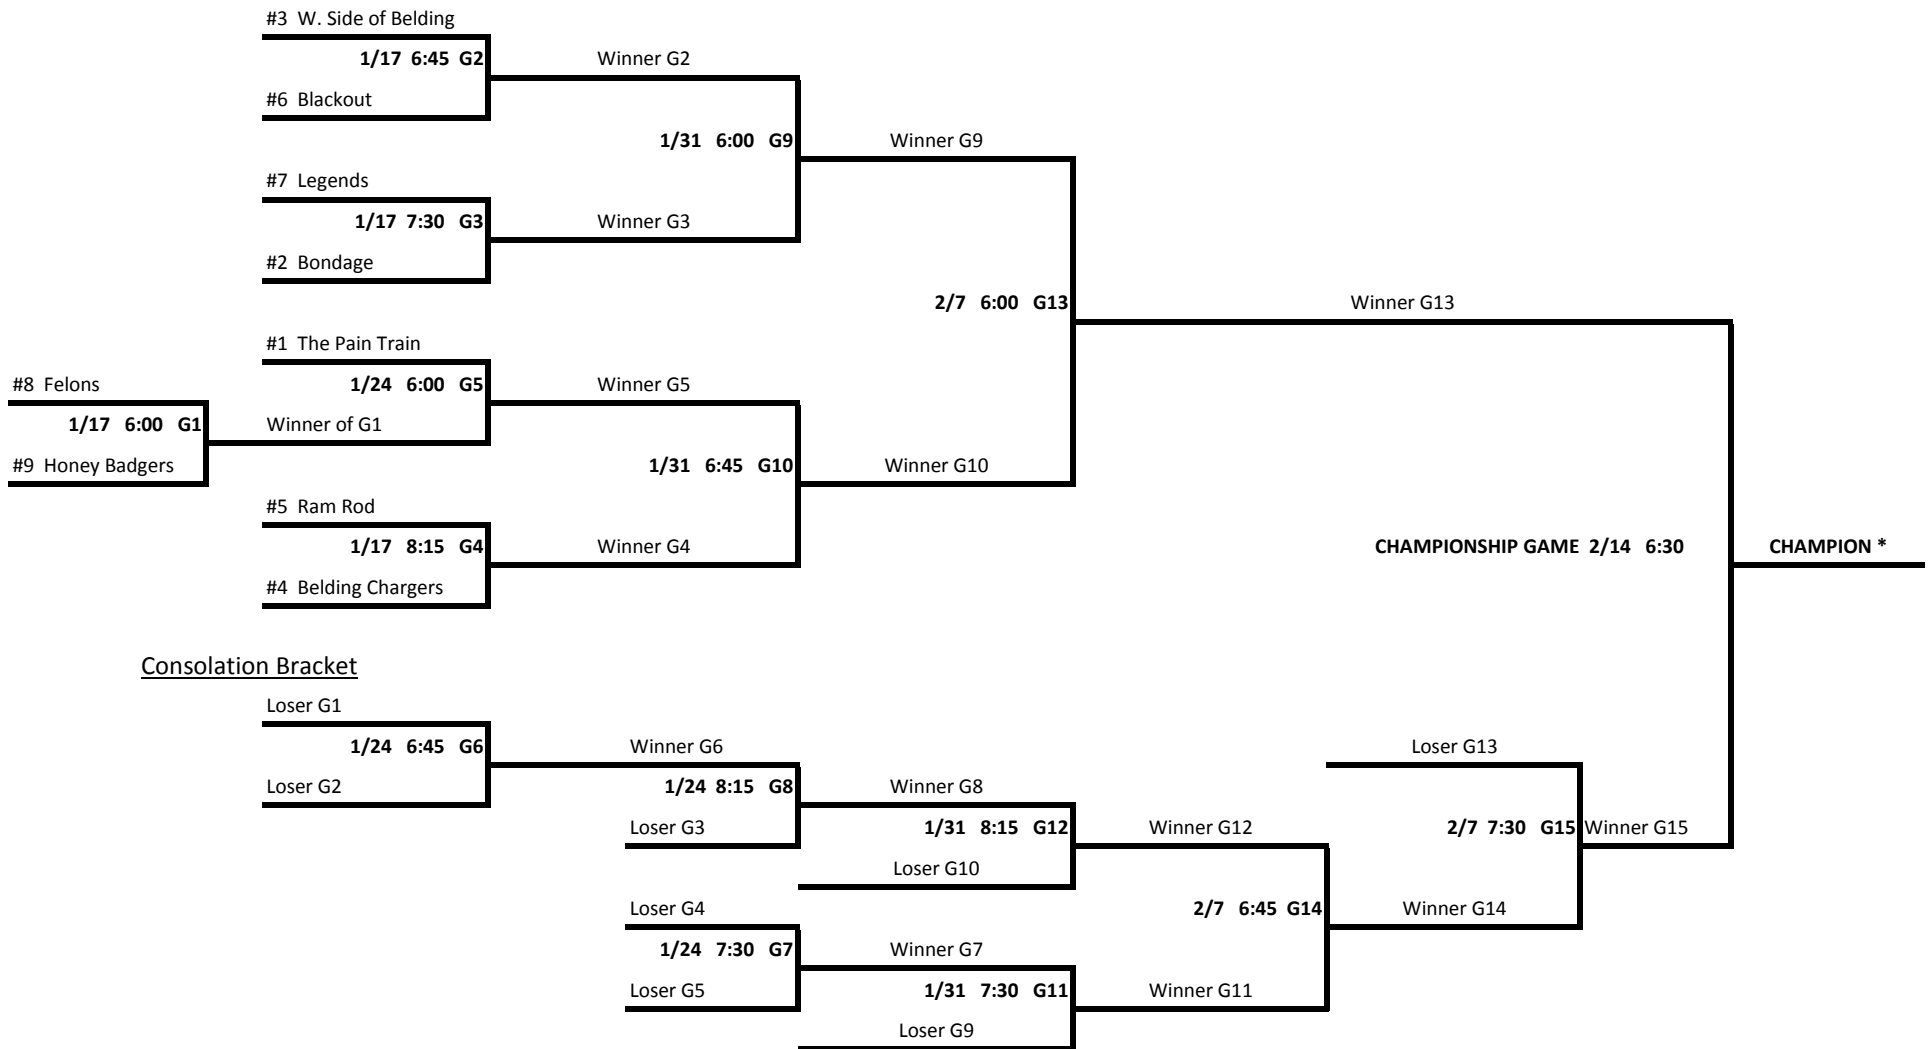

# 2011/2012 Pavilion Sports Flag Football Playoff Bracket

\* = If Team from Winner's Bracket loses in the Championship game, a rematch will take place immediately following the game.